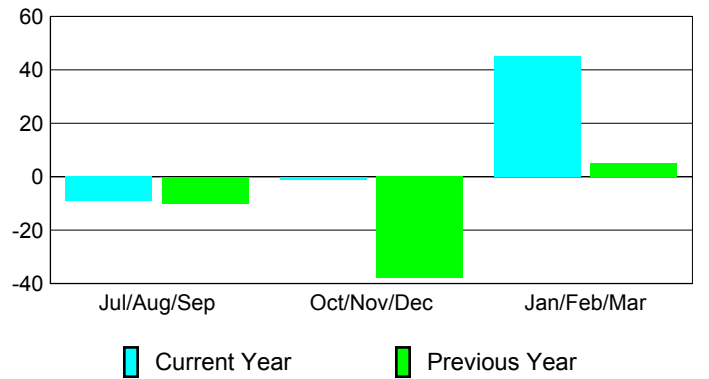

Comparison of Membership Gain/Loss

Current Year Compared to the Previous Year