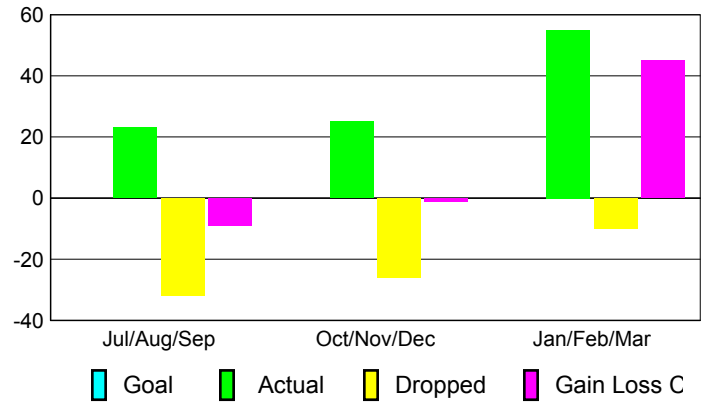

Membership Results 2009-2010

Goal, New, Dropped, Gain/Loss